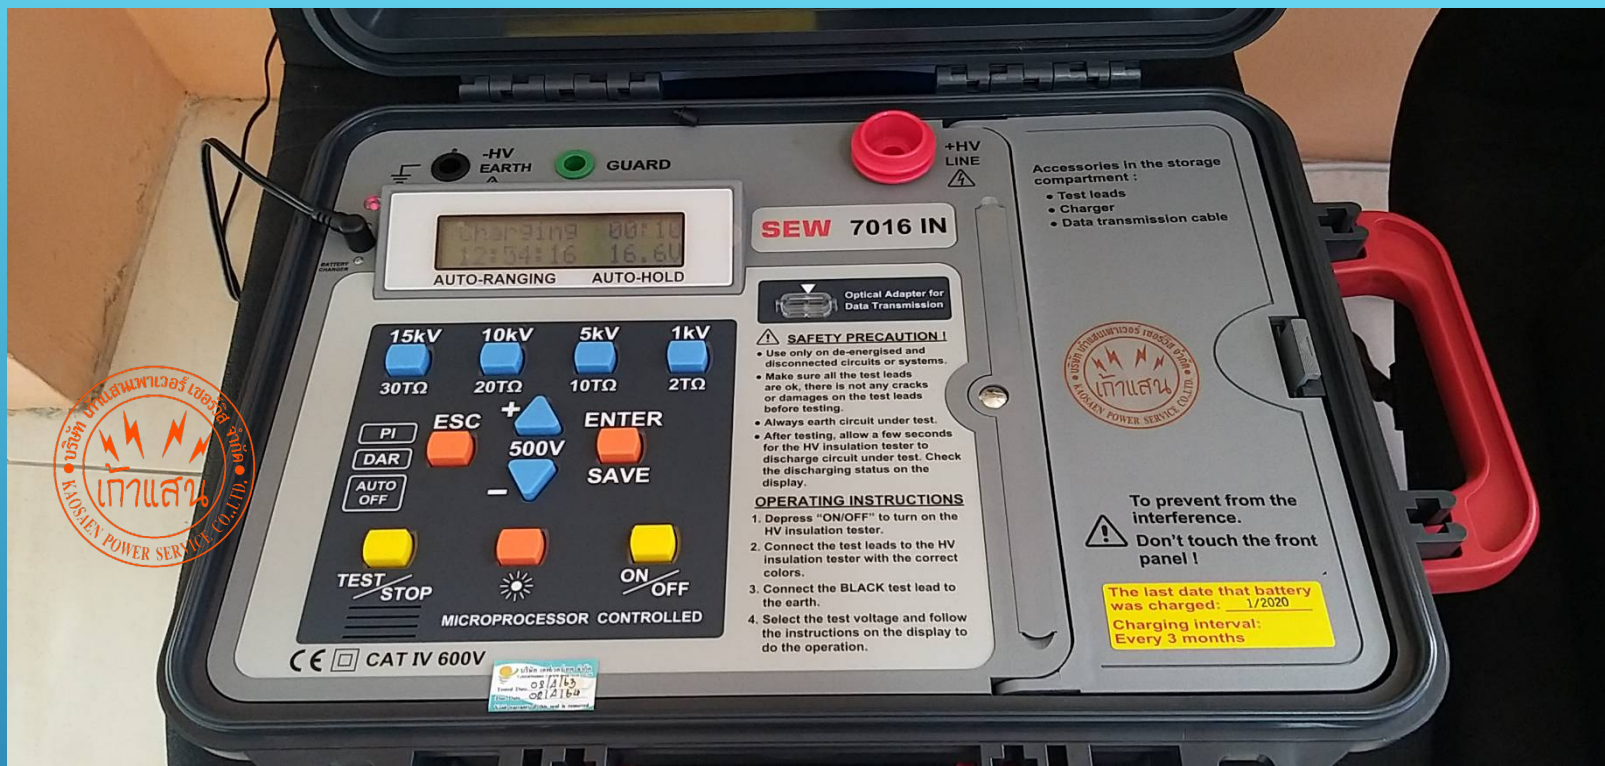

7016_15KV_insulationtester

ผลิตภัณฑ์จากบริษัทในเครือเคทีเอส [7016 IN Digital HV Insulation Tester: Datasheet](#)