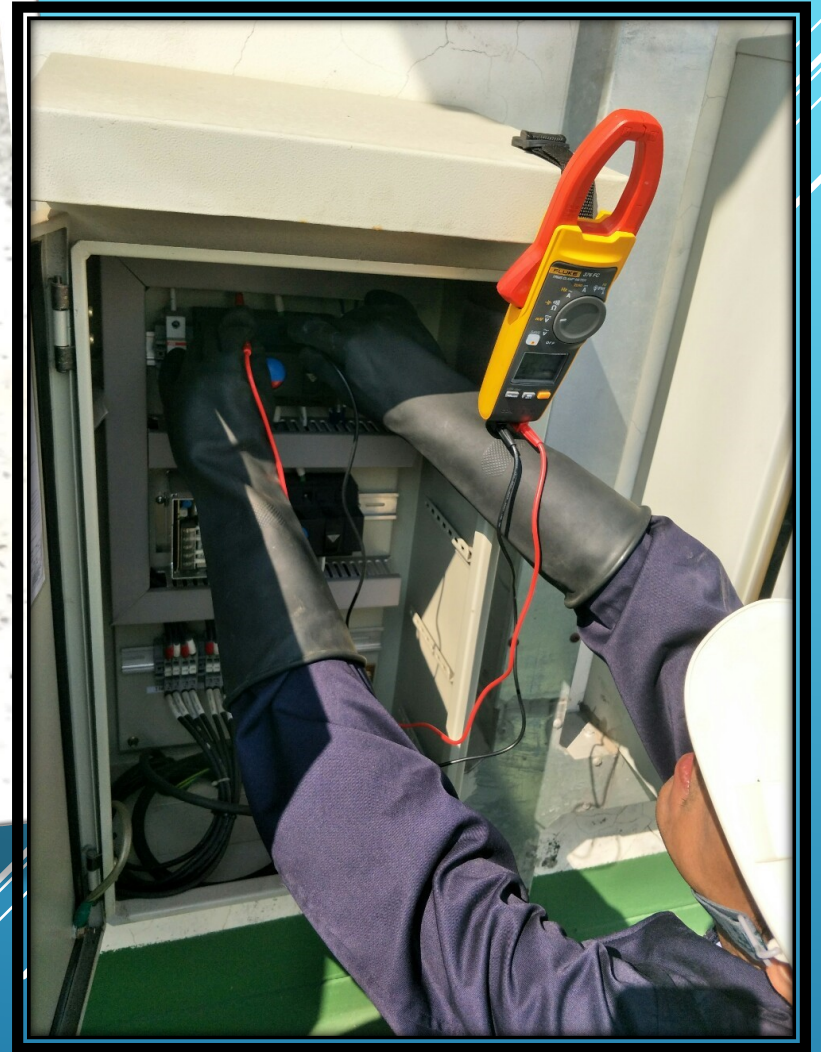

Fluke 376 FC Wireless True-rms AC/DC Clamp Meter offers measurements up to 1000 V and 1000 A, ac or dc,

<https://www.fluke.com/th-th/product/electrical-testing/clamp-meters/fluke-376-fc>