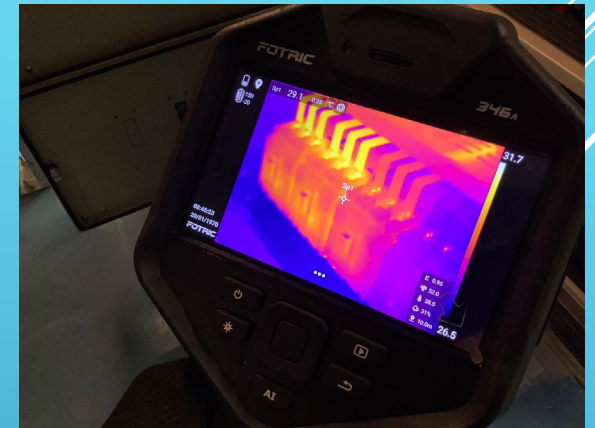

Thermal Intelligence FOTRIC 346A#L25