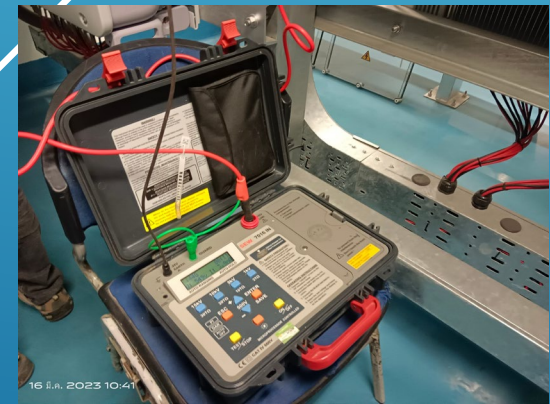

7016_15KV_insulationtester

ผลิตภัณฑ์จากบริษัทในเครือเคทีเอส [7016 IN Digital HV Insulation Tester: Datasheet](#)